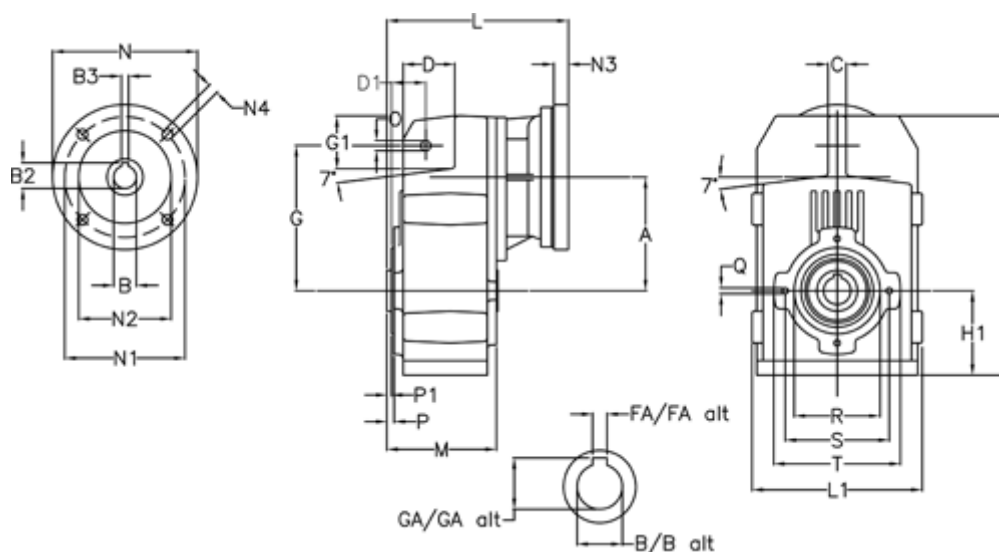

Article number: 29560102283230
 Description: Shaft mounted gear
 A102H25-22,8-P80B5

Measures

A = 112.50	FA = 8	M = 100.5	Q = M8x12
B = 25	G = 140	N = 200	R = 80
B1 = 19	G1 = 51.0	N1 = 165	S = 100
B2 = 21.8	GA = 28.3	N2 = 130	T = 120
B3 = 6	H = 251.0	N4 = M10x20	
C = 20	H1 = 84.0	O = 11	
D = 47.5	L = 205.0	P = 4.5	
D1 = 35.0	L1 = 170	P1 = 3.0	